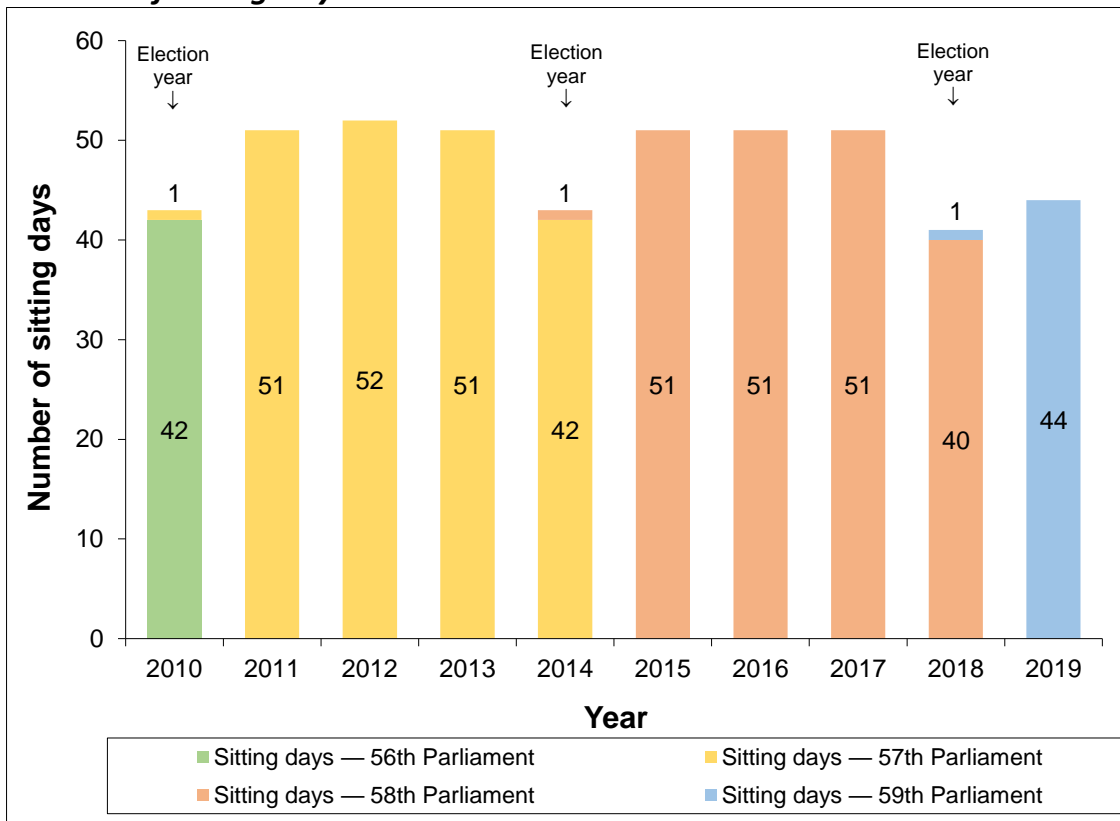

Assembly Statistical Analysis as at the end 2019

Number of Sitting Days

Longest sitting day and number of sittings after midnight

Number of bills passed by Assembly and number of bills passed by both Houses

Number of petitions tabled and number of signatories to petitions