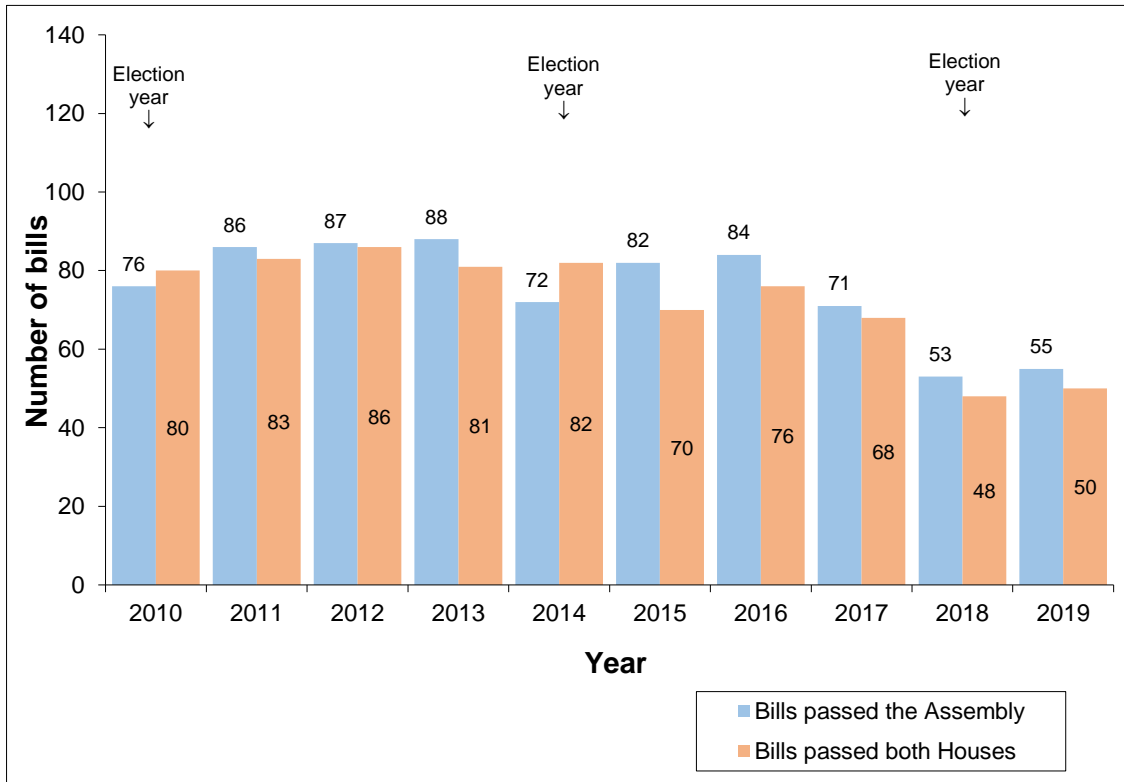

Assembly Statistical Analysis as at the end 2019

Number of Sitting Days

Longest sitting day and number of sittings after midnight

Number of bills passed by Assembly and number of bills passed by both Houses

Number of petitions tabled and number of signatories to petitions