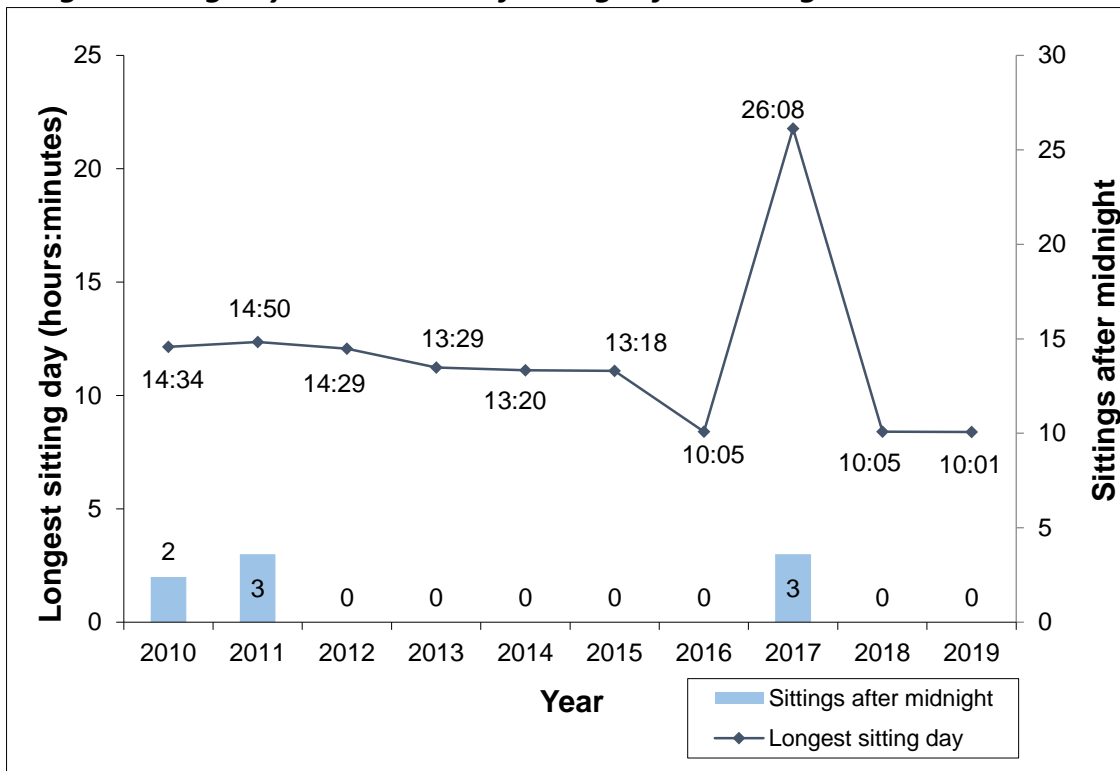

Assembly Statistical Analysis as at the end 2019

Number of Sitting Days

Longest sitting day and number of sittings after midnight

Number of bills passed by Assembly and number of bills passed by both Houses

Number of petitions tabled and number of signatories to petitions