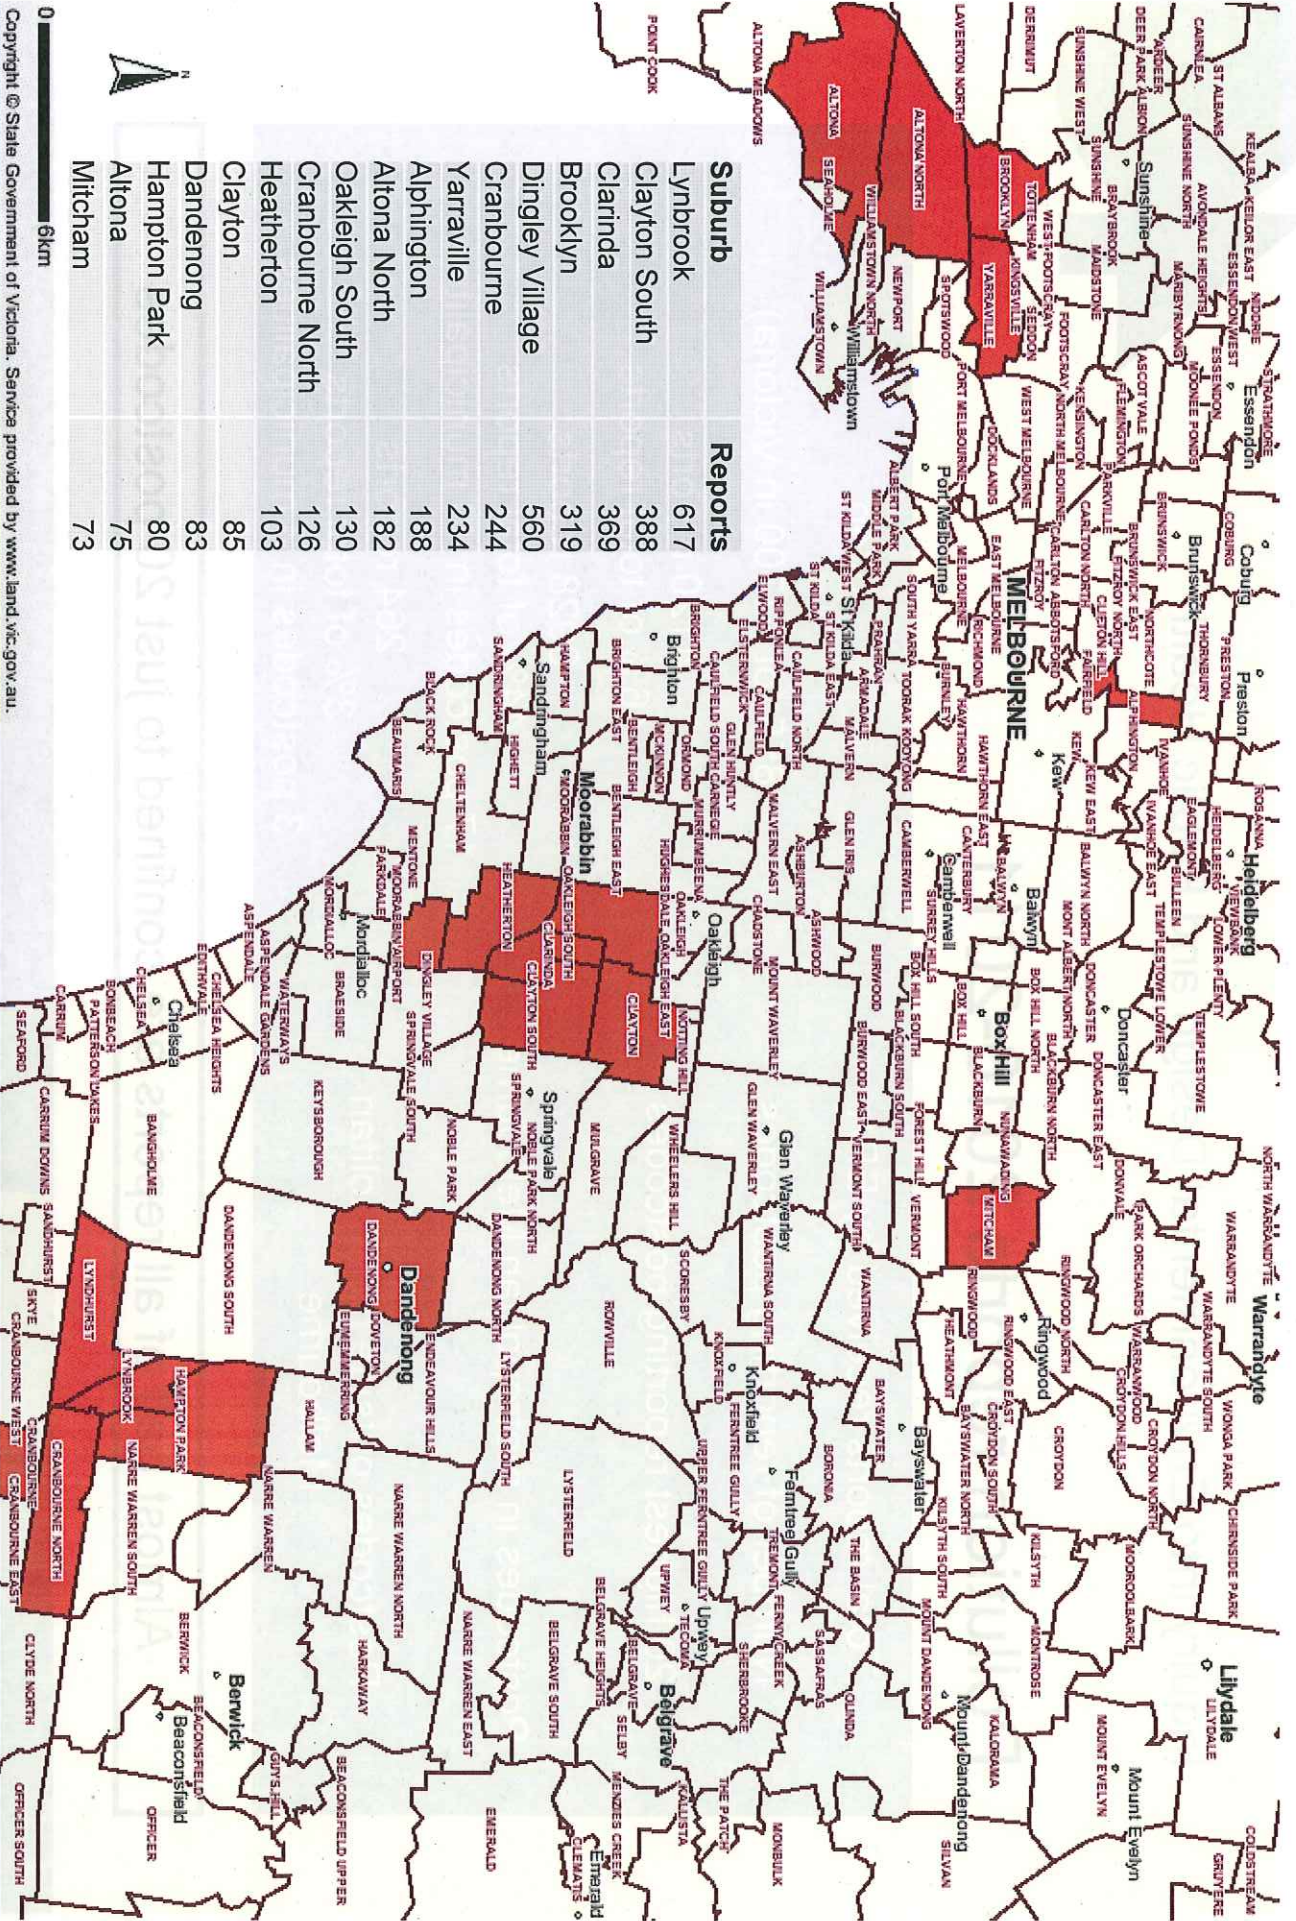

Pollution reports 2010-2011

Total reports received by EPA	8846
Number of reporting postcodes	855 (of ~1700 in Victoria)
20 highest reporting postcodes	4120 reports 46% of total reports
Postcodes in metropolitan Melbourne	3928 reports 44% of total reports
Postcodes outside metropolitan Melbourne	17 postcodes in 10 municipalities 264 reports 3% of total reports 3 postcodes in 3 municipalities

Almost half of all reports are confined to just 20 postcodes

0 6km

Copyright © State Government of Victoria. Service provided by www.land.vic.gov.au.