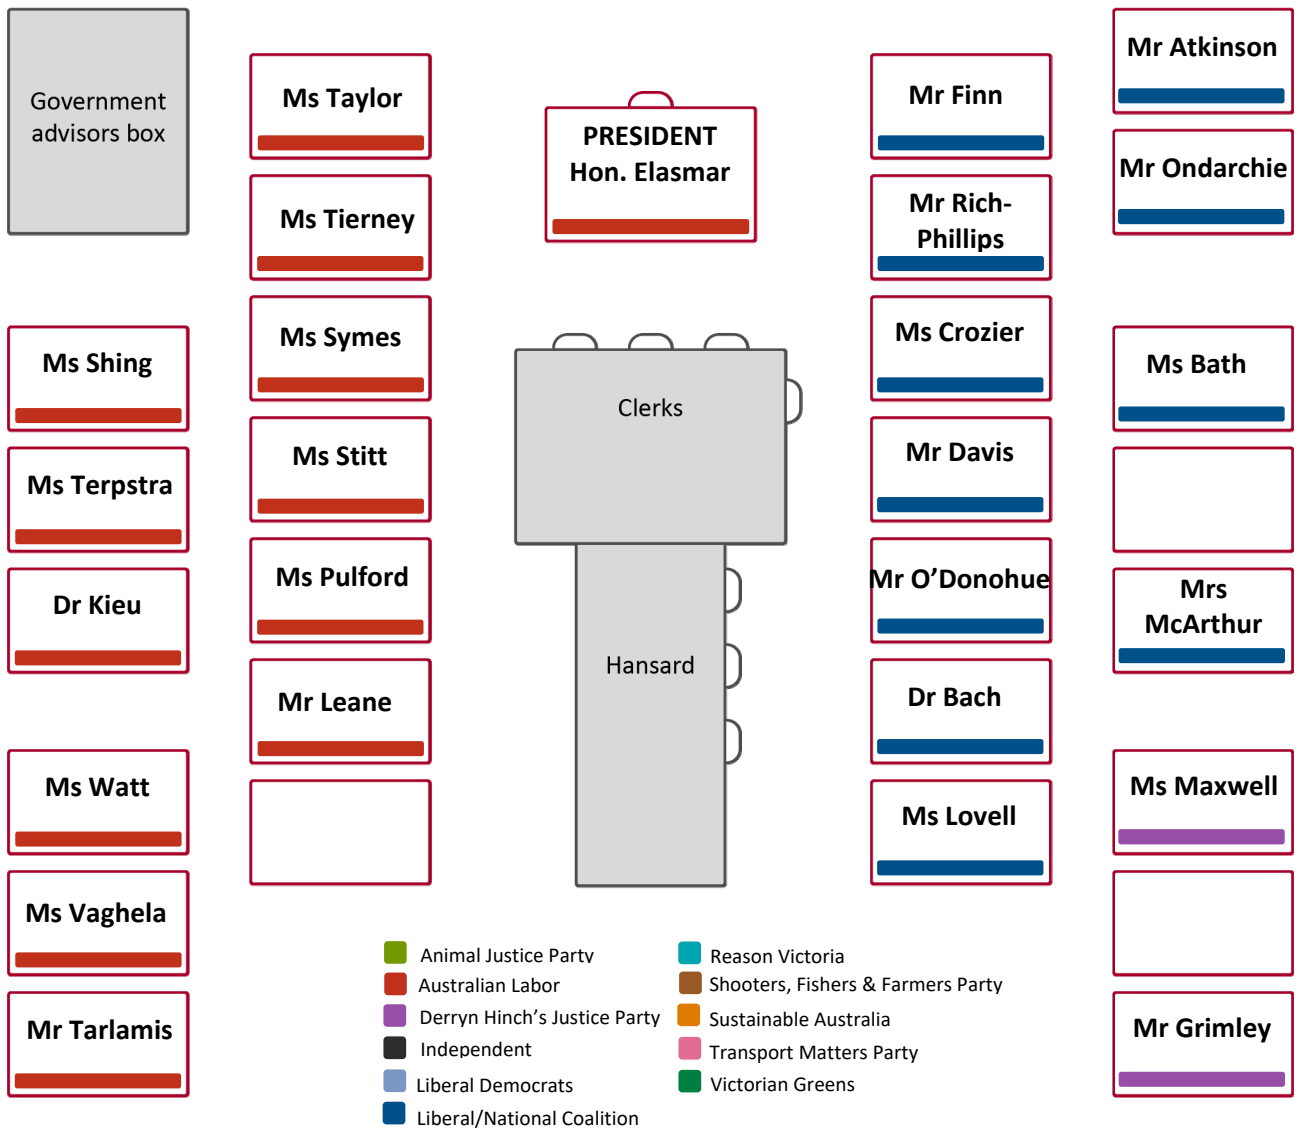

PARLIAMENT OF VICTORIA

Legislative Council Seating Plan

PARLIAMENT OF VICTORIA

Legislative Council Seating Plan