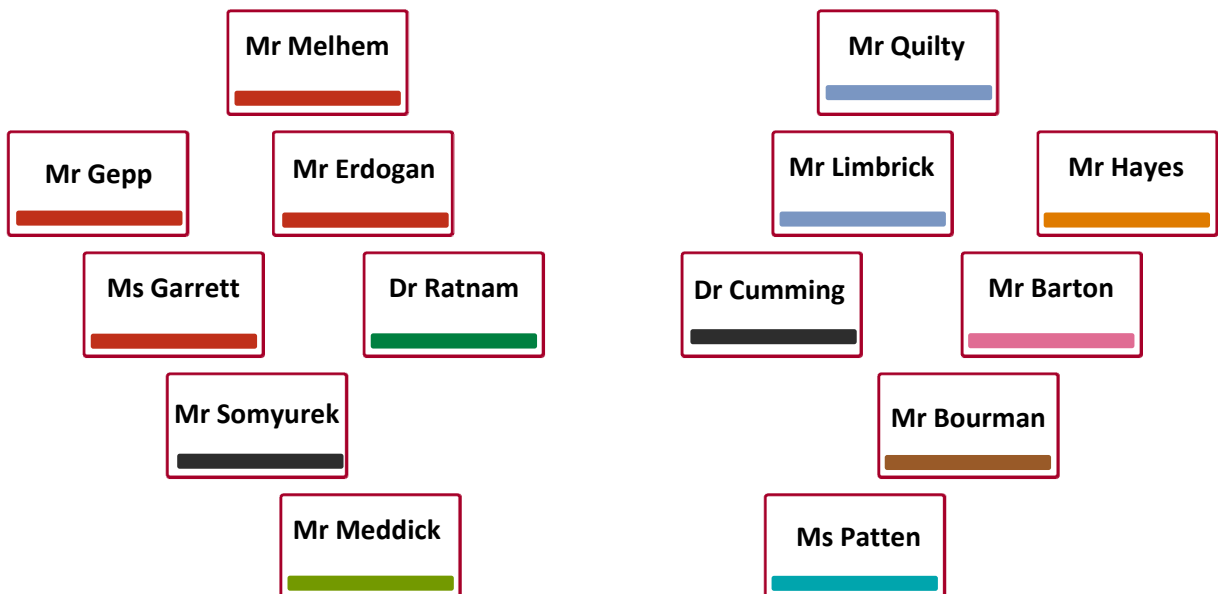

PARLIAMENT OF VICTORIA

Legislative Council Seating Plan

PARLIAMENT OF VICTORIA

Legislative Council Seating Plan