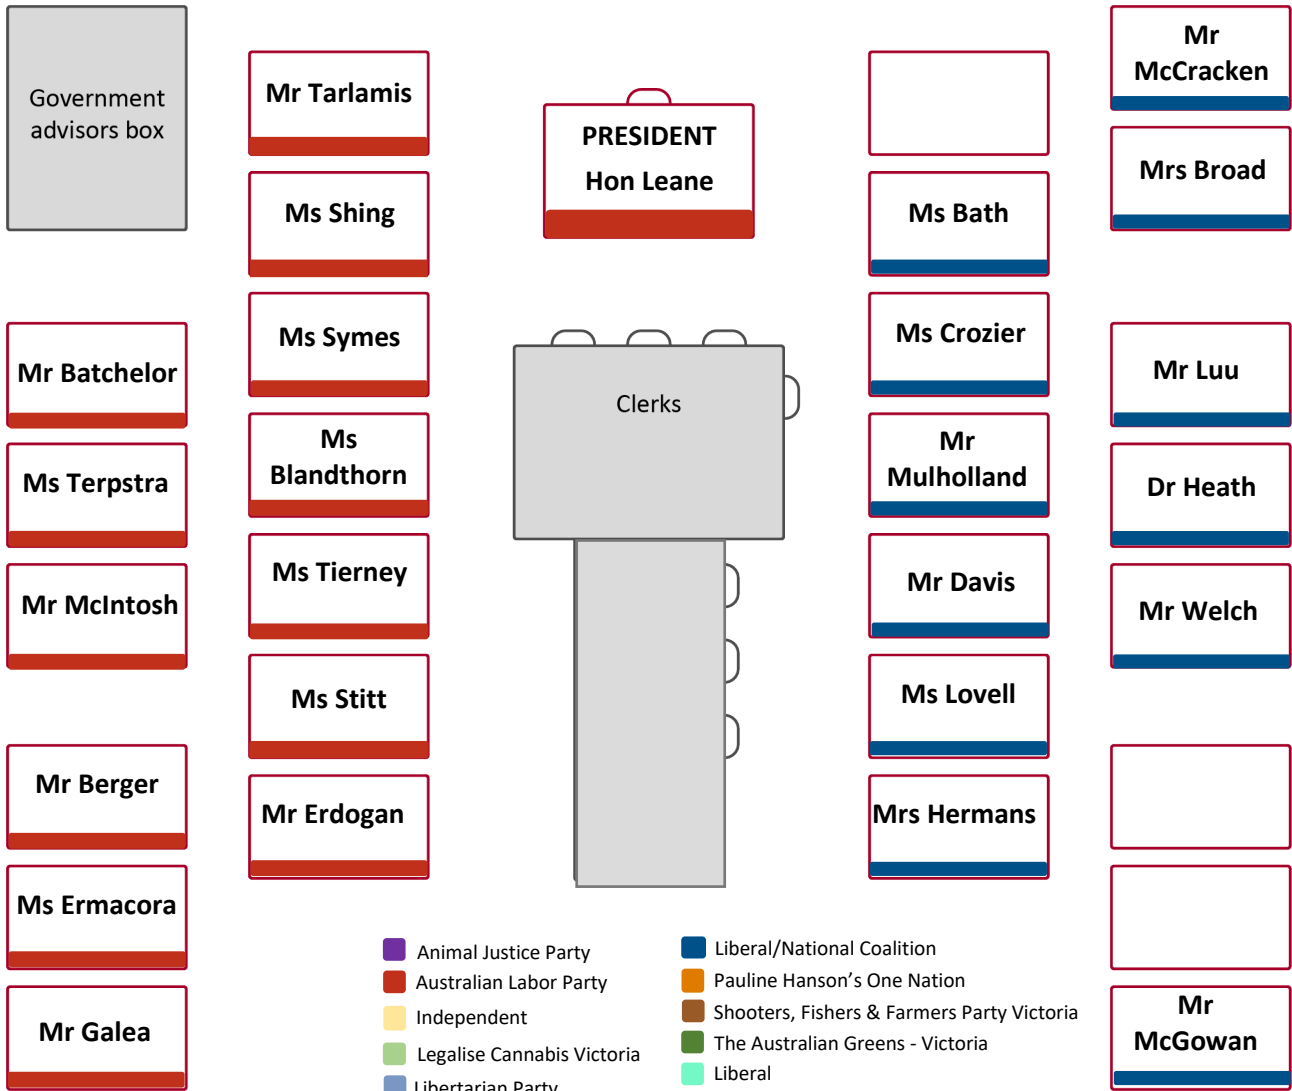

PARLIAMENT OF VICTORIA

Legislative Council Seating Plan

PARLIAMENT OF VICTORIA

Legislative Council Seating Plan