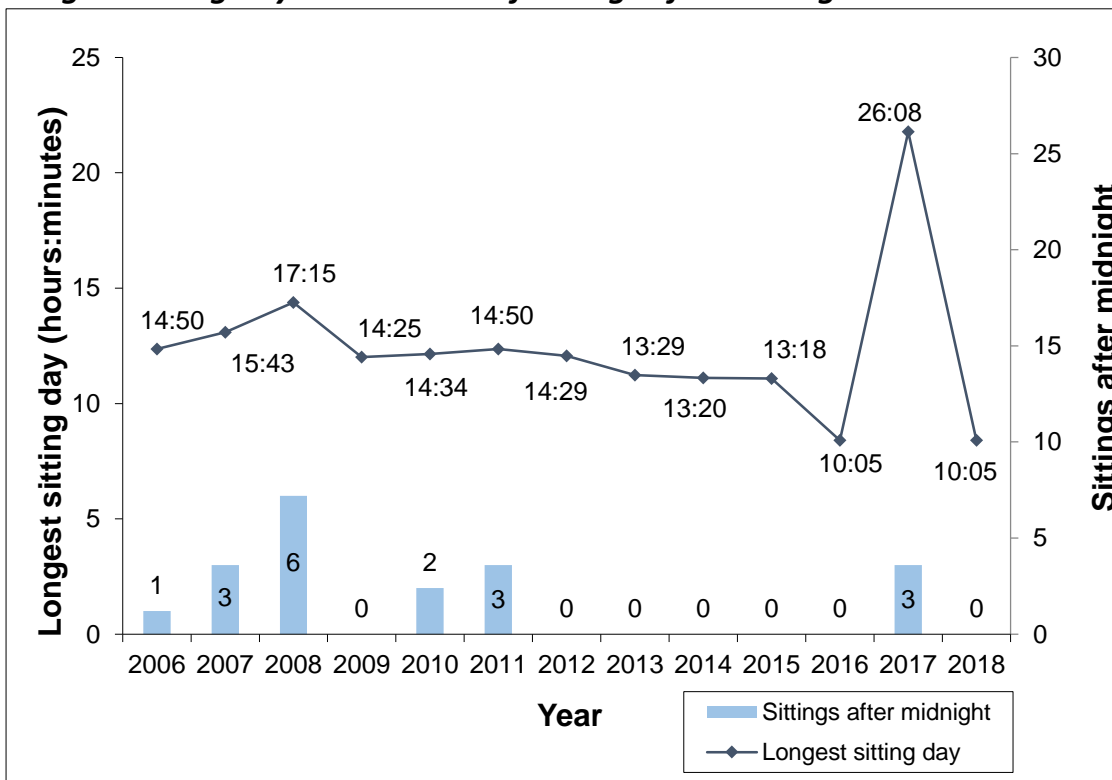

Assembly Statistical Analysis as at the end 2018

Number of Sitting Days

Longest sitting day and number of sittings after midnight

Number of bills passed by Assembly and number of bills passed by both Houses

Number of petitions tabled and number of signatories to petitions