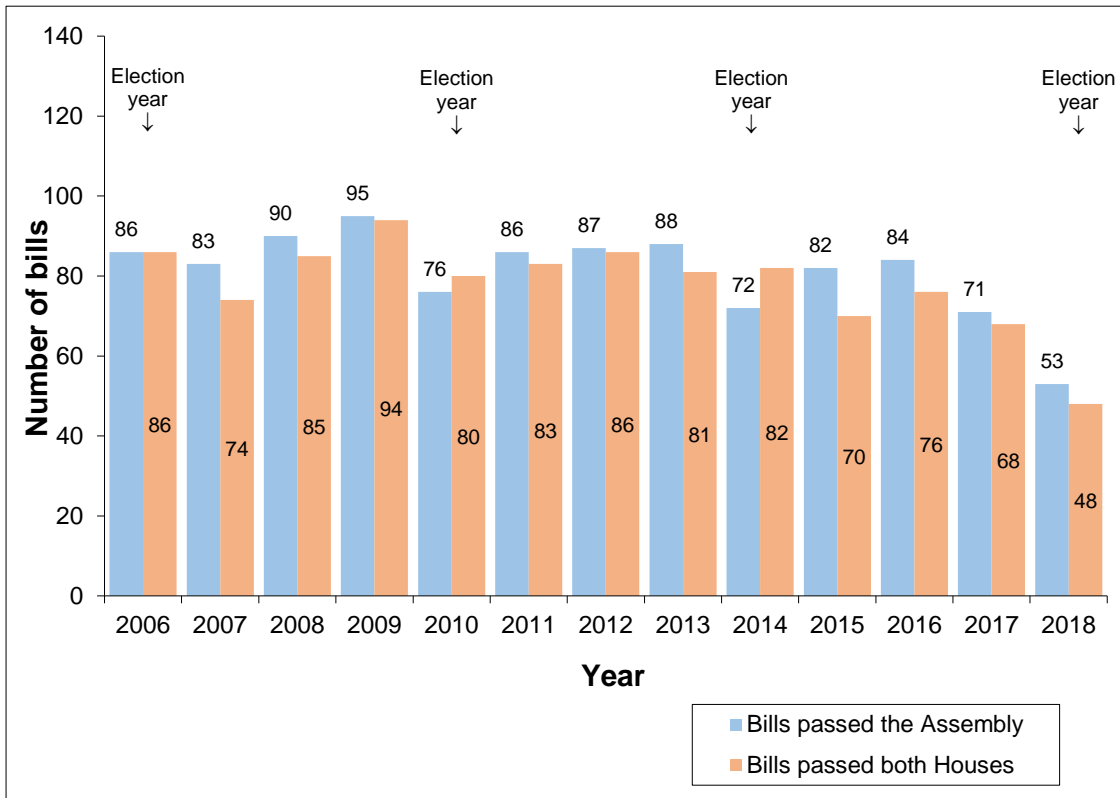

Assembly Statistical Analysis as at the end 2018

Number of Sitting Days

Longest sitting day and number of sittings after midnight

Number of bills passed by Assembly and number of bills passed by both Houses

Number of petitions tabled and number of signatories to petitions