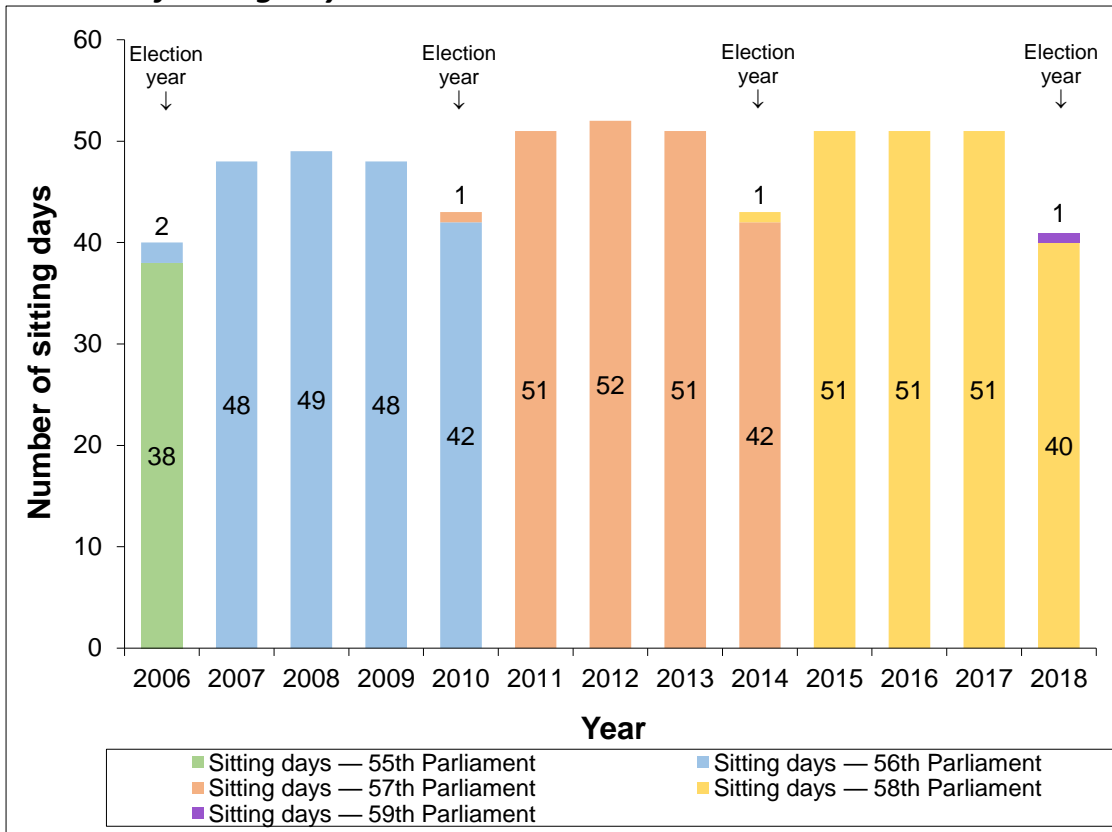

Assembly Statistical Analysis as at the end 2018

Number of Sitting Days

Longest sitting day and number of sittings after midnight

Number of bills passed by Assembly and number of bills passed by both Houses

Number of petitions tabled and number of signatories to petitions