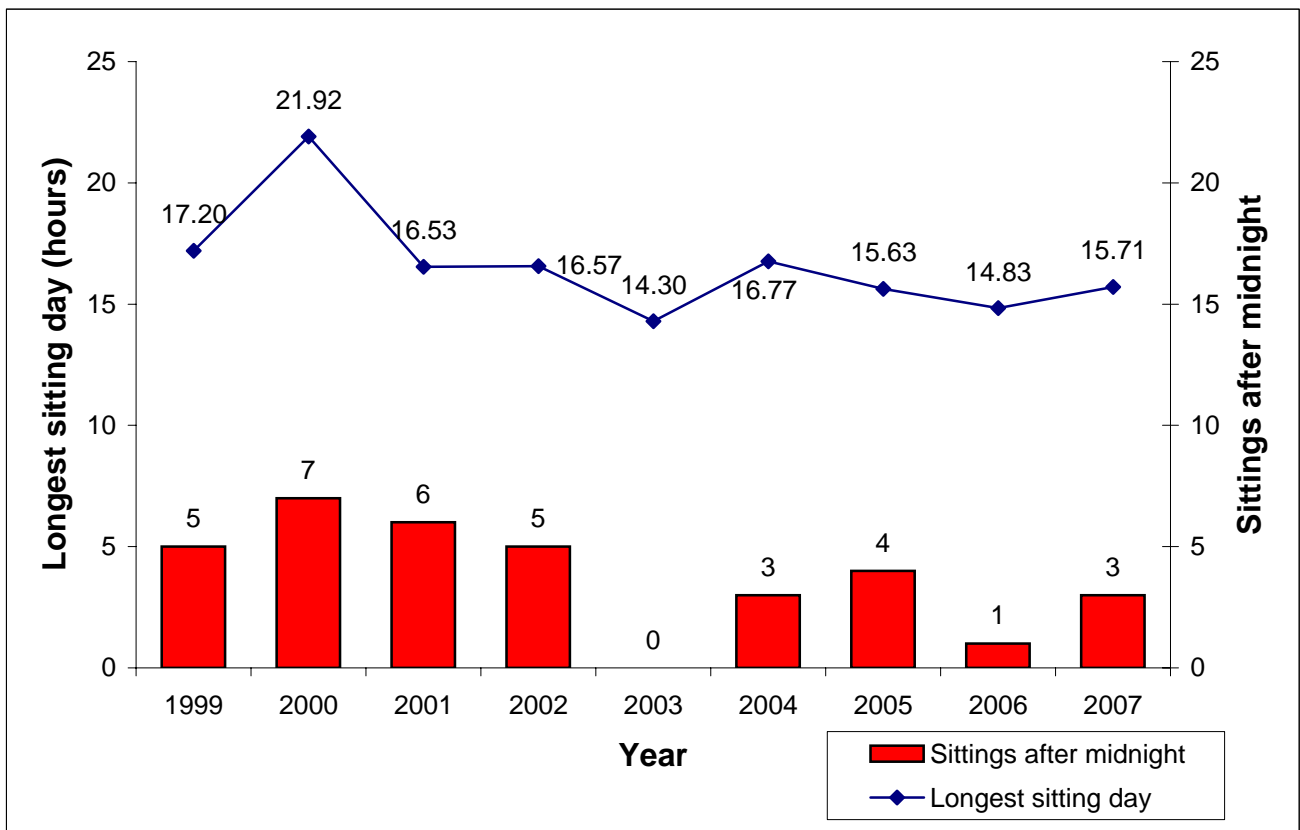

Assembly Statistical Analysis as at the end of 2007

Number of sitting days

Longest sitting day and number of sittings after midnight

Number of bills passed by Assembly and number of bills passed by both Houses

Number of petitions tabled and number of signatories to petitions