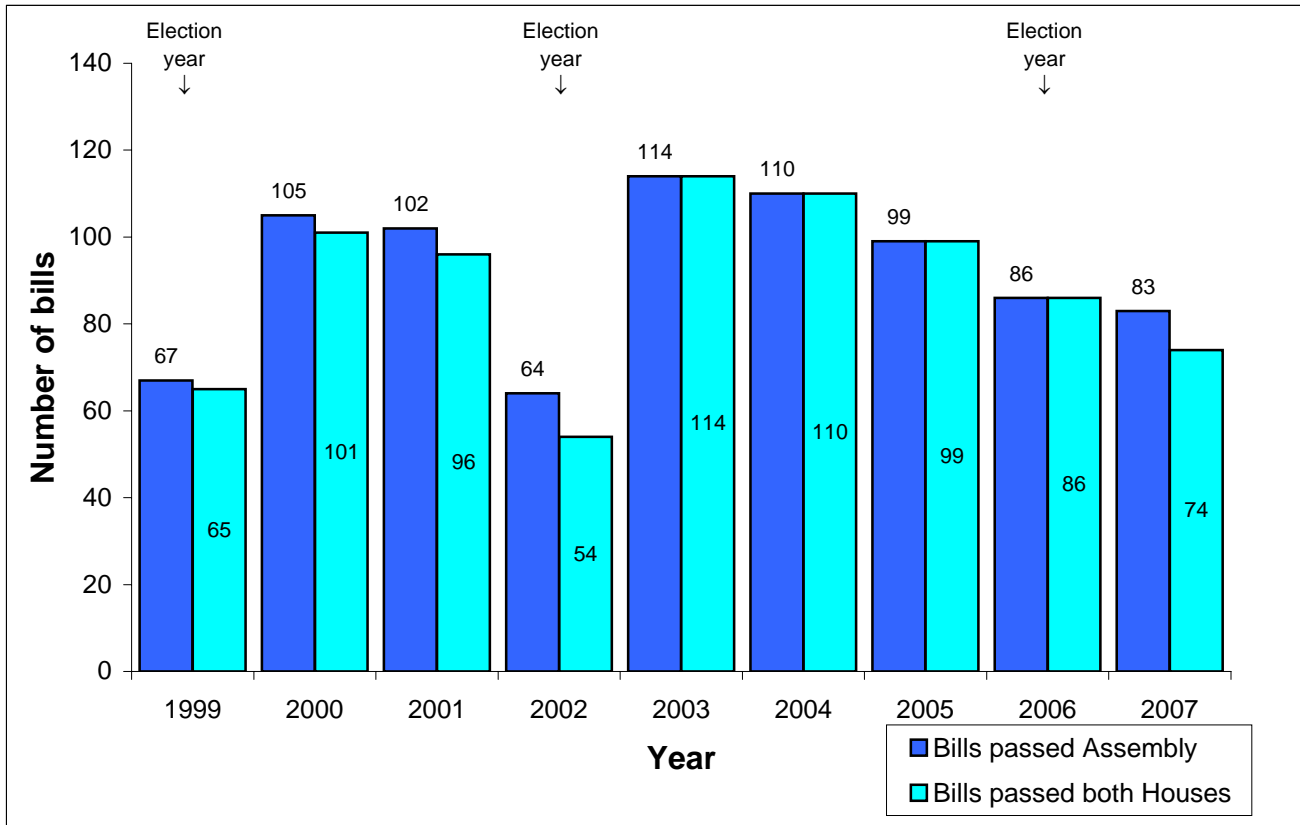

Assembly Statistical Analysis as at the end of 2007

Number of sitting days

Longest sitting day and number of sittings after midnight

Number of bills passed by Assembly and number of bills passed by both Houses

Number of petitions tabled and number of signatories to petitions