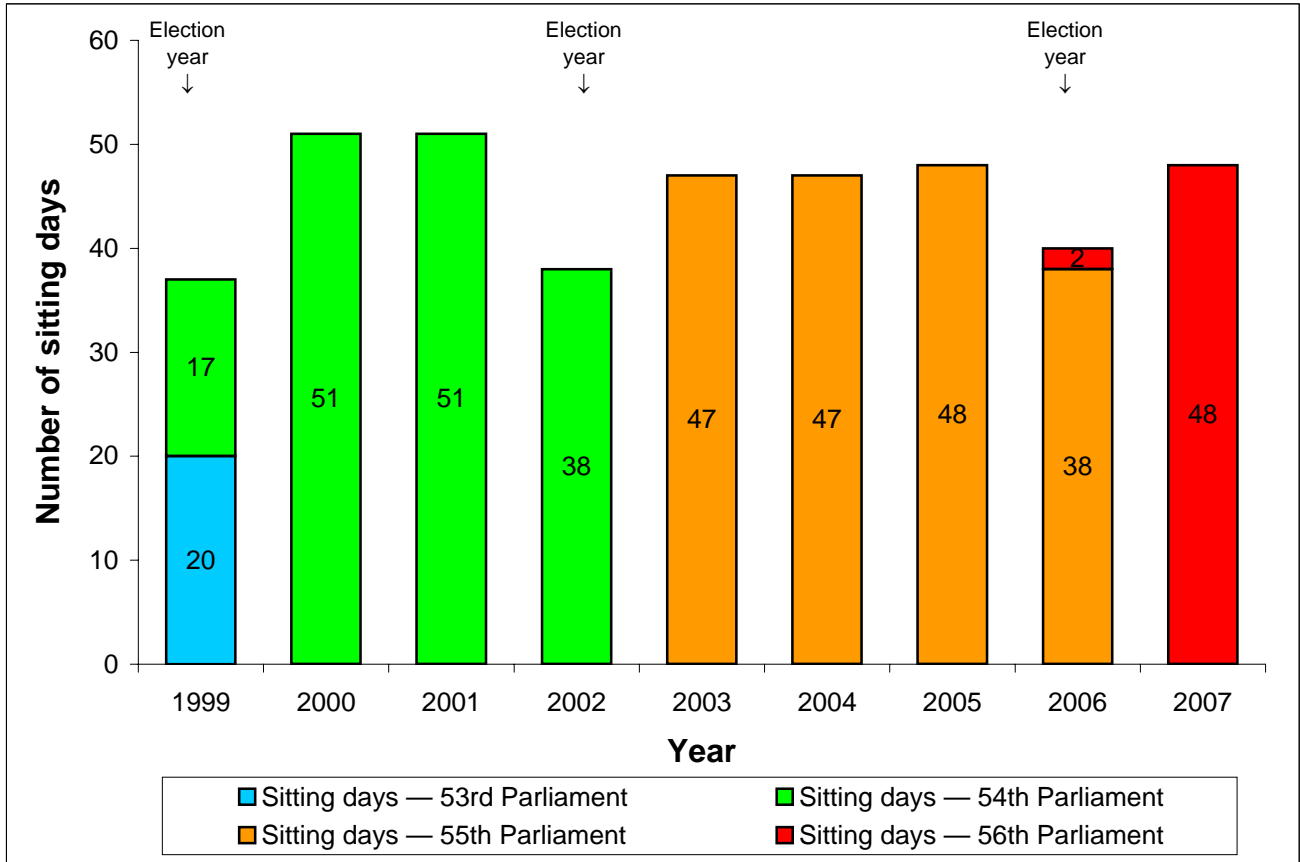

Assembly Statistical Analysis as at the end of 2007

Number of sitting days

Longest sitting day and number of sittings after midnight

Number of bills passed by Assembly and number of bills passed by both Houses

Number of petitions tabled and number of signatories to petitions